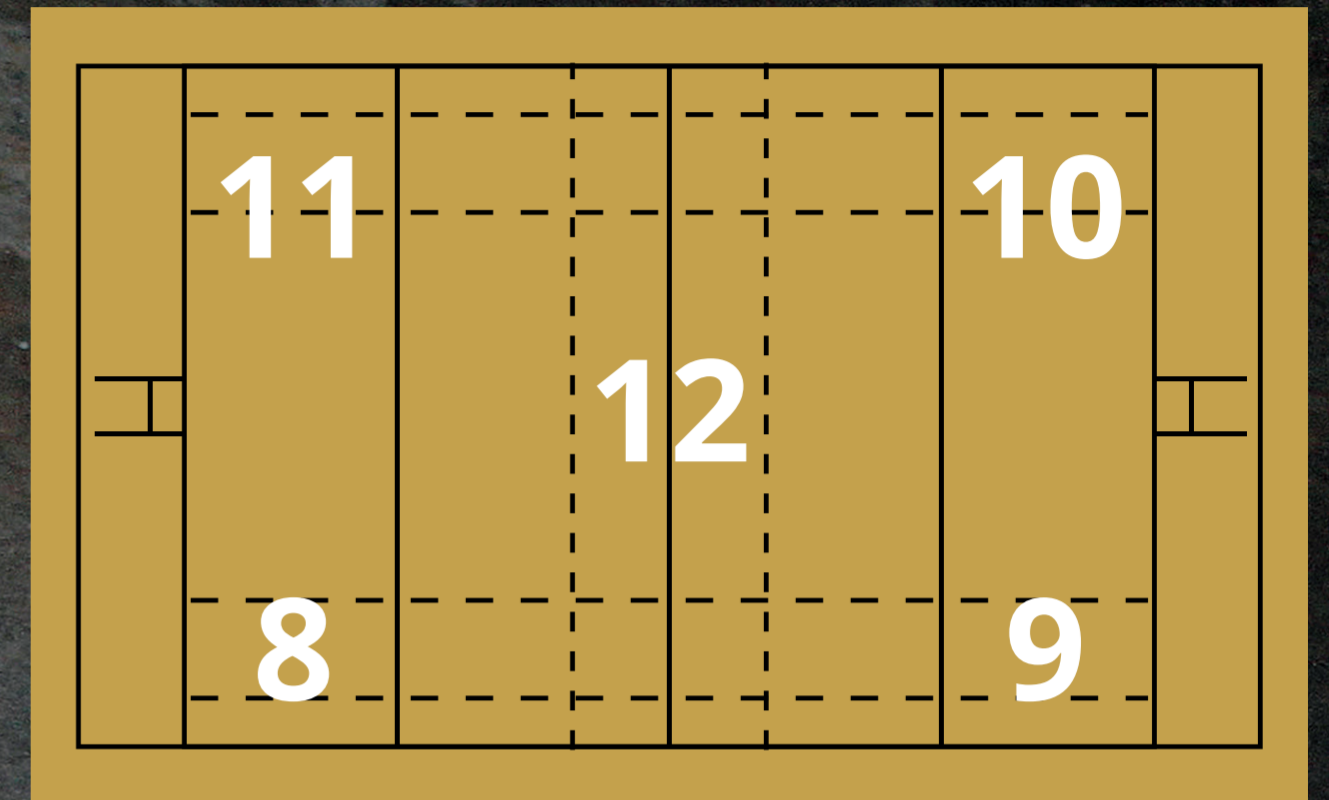

# EMERGENCY PLAN

Assembly points on rugby field

**EVACUATE**

(bell: LONG)

1. Activate SERT
2. Evacuate classroom via safety routes
3. Assemble on rugby field in grades
4. Take rollcall (Graadvoogde)
5. Report back to SERT (WhatsApp)
6. Wait for further instructions